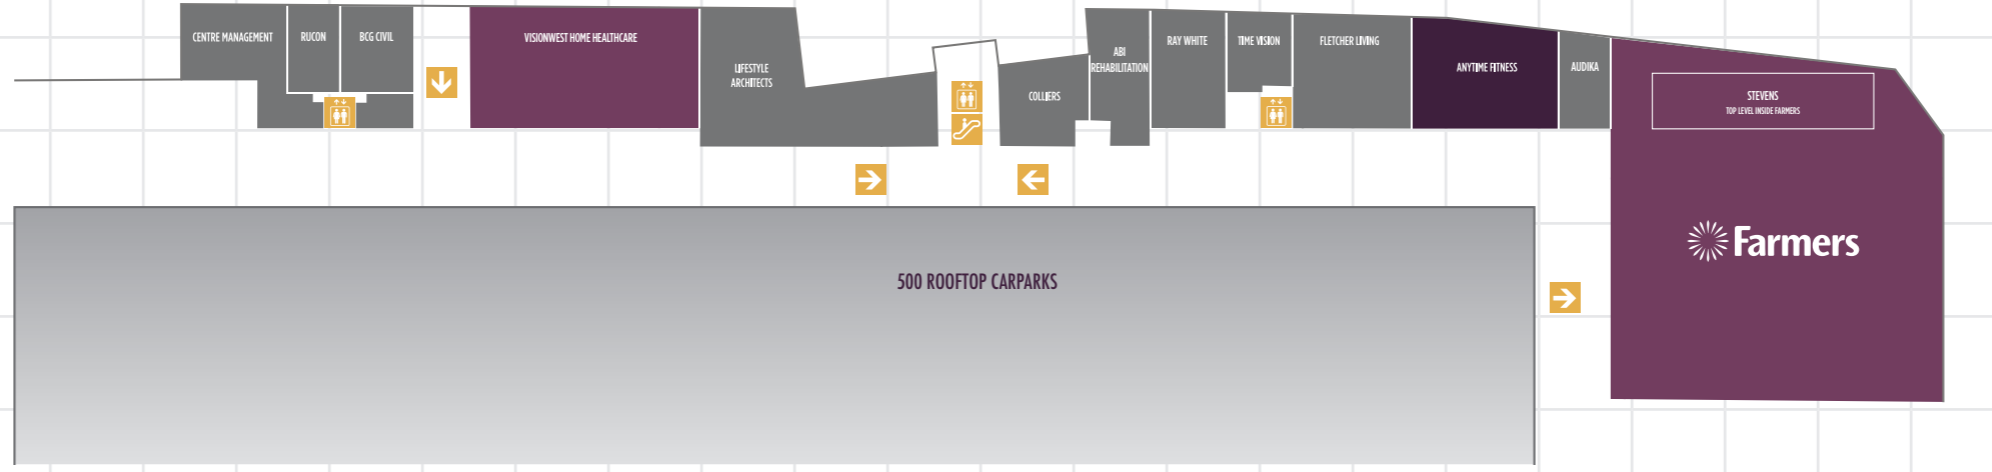

A **Ground floor**

- Rooftop Carpark
- Level 1 Office Tenants
- Maki Street Retailers
- Services
- Food
- Shopping
- Hair & Beauty

- Legend**
- Restrooms
 - Parents' room
 - Customer Service
 - Entrances
 - Escalator/Travelator
 - Lift

O **Level 1**

N
M
L
K
J
I
H
G
F
E
D
C
B
A

TAWHIA DRIVE

FRED TAYLOR DRIVE

500 ROOFTOP CARPARKS

Farmers

Farmers