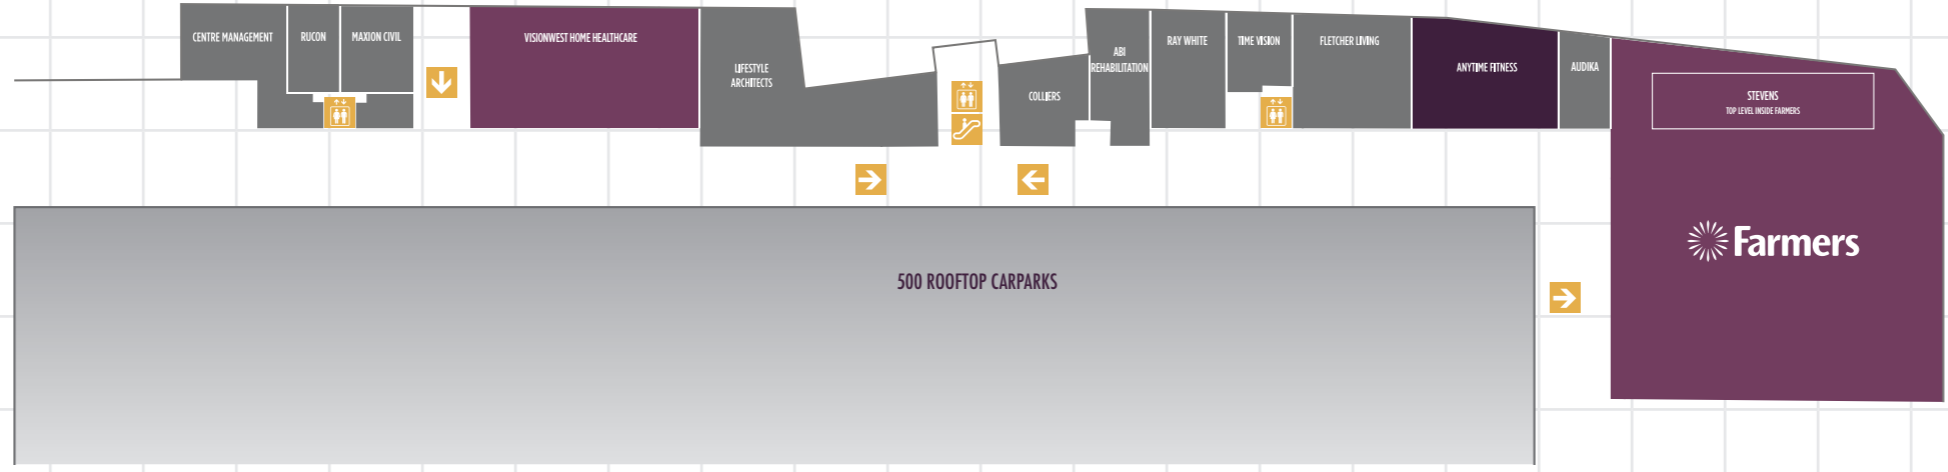

# Centre Directory

1 2 3 4 5 6 7 8 9 10 11 12 13 14 15 16 17 18 19 20 21 22 23 24 25 26 27 28 29

A **Ground floor**

B  
C  
D  
E  
F  
G  
H  
I  
J  
K  
L  
M  
N  
O  
P  
Q  
R

- Rooftop Carpark
- Level 1 Office Tenants
- Maki Street Retailers
- Services
- Food
- Shopping
- Hair & Beauty

**Legend**

- Restrooms
- Parents' room
- Customer Service
- Entrances
- Escalator/Travelator
- Lift

O **Level 1**

TAWHIA DRIVE

FRED TAYLOR DRIVE

500 ROOFTOP CARPARKS

**Farmers**

**Farmers**