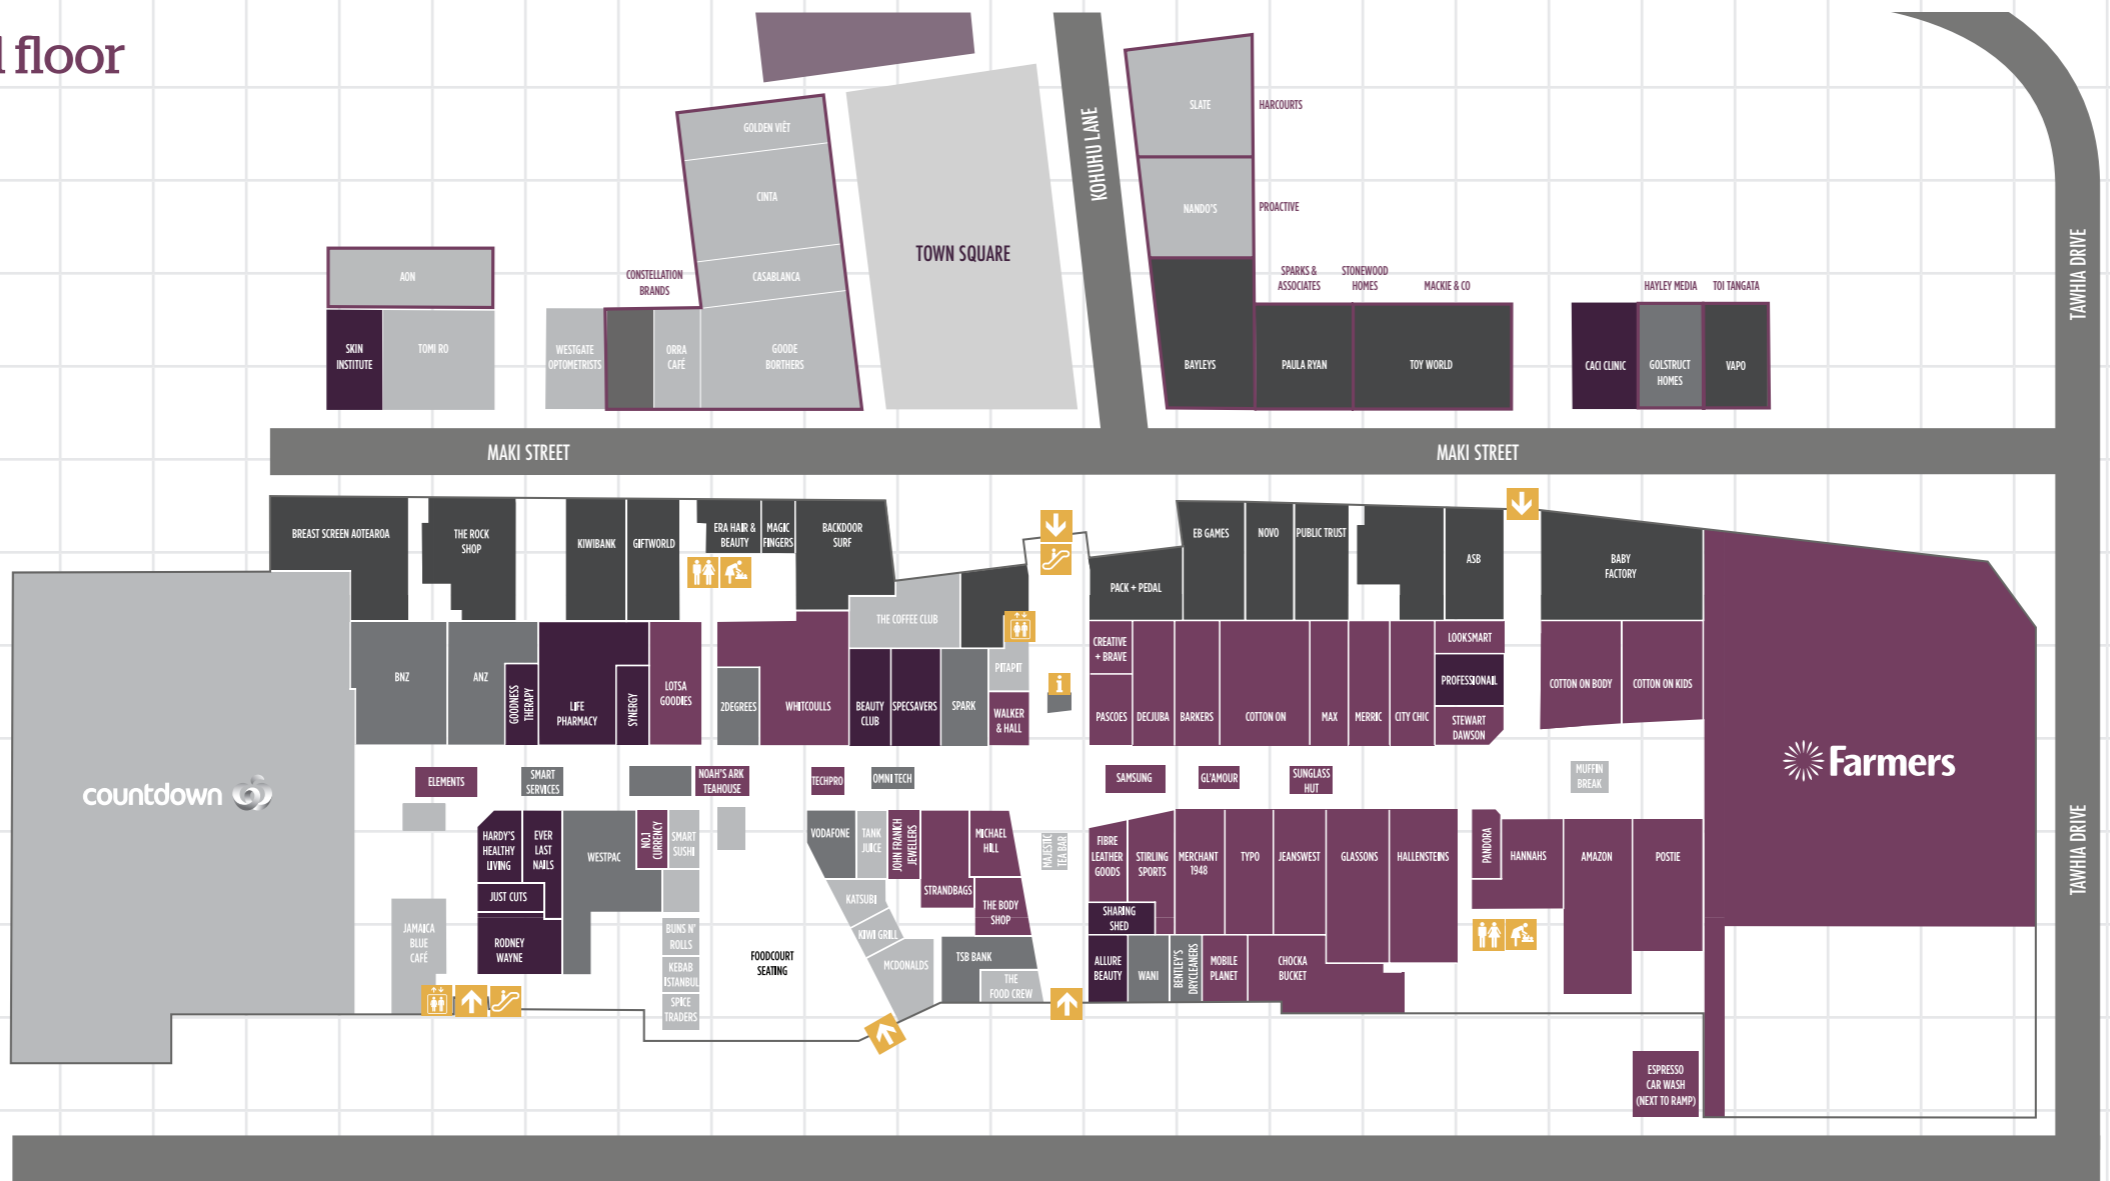

### Office Tenants (Level 1)

- O16** ABI Rehabilitation ..... 973 0848
- C7** AON ..... 953 4740
- O21** Audika ..... 416 1899
- D16** Bayleys ..... 412 6666
- N6** Centre Management 0508 NORTHWEST
- O15** Colliers ..... 979 7182
- D10** Constellation Brands ..... 416 6666
- O18** Fletcher Living ..... 416 6666
- E21** Golstruct Homes
- B15** Harcourts ..... 416 5572
- D21** Hayley Media ..... 486 0077
- O12** LifeStyle Architectural Services ..... 838 0104
- D18** Mackie & Co ..... 838 9997
- O8** Maxion Civil ..... 416 1222
- B15** Proactive 4 Health ..... 337 1050
- F17** Public Trust
- N17** Ray White ..... 831 0067
- O7** Rucon ..... 021 605 767
- D17** Sparks & Associates ..... 021 254 4155
- D18** Stonewood Homes ..... 0800 860 000
- O17** Time Vision Financial Services ..... 629 1000
- D22** Toi Tangata ..... 638 5800
- O10** Visionwest Home Healthcare ..... 0800 222 040

# Centre Directory

1 2 3 4 5 6 7 8 9 10 11 12 13 14 15 16 17 18 19 20 21 22 23 24 25 26 27 28 29

A **Ground floor**

B  
C  
D  
E  
F  
G  
H  
I  
J  
K  
L  
M  
N  
O  
P  
Q  
R

- Rooftop Carpark
- Level 1 Office Tenants
- Maki Street Retailers
- Services
- Food
- Shopping
- Hair & Beauty

**Legend**

- Restrooms
- Parents' room
- Customer Service
- Entrances
- Escalator/Travelator
- Lift

O **Level 1**

TAWHIA DRIVE

FRED TAYLOR DRIVE

500 ROOFTOP CARPARKS

**Farmers**

**Farmers**