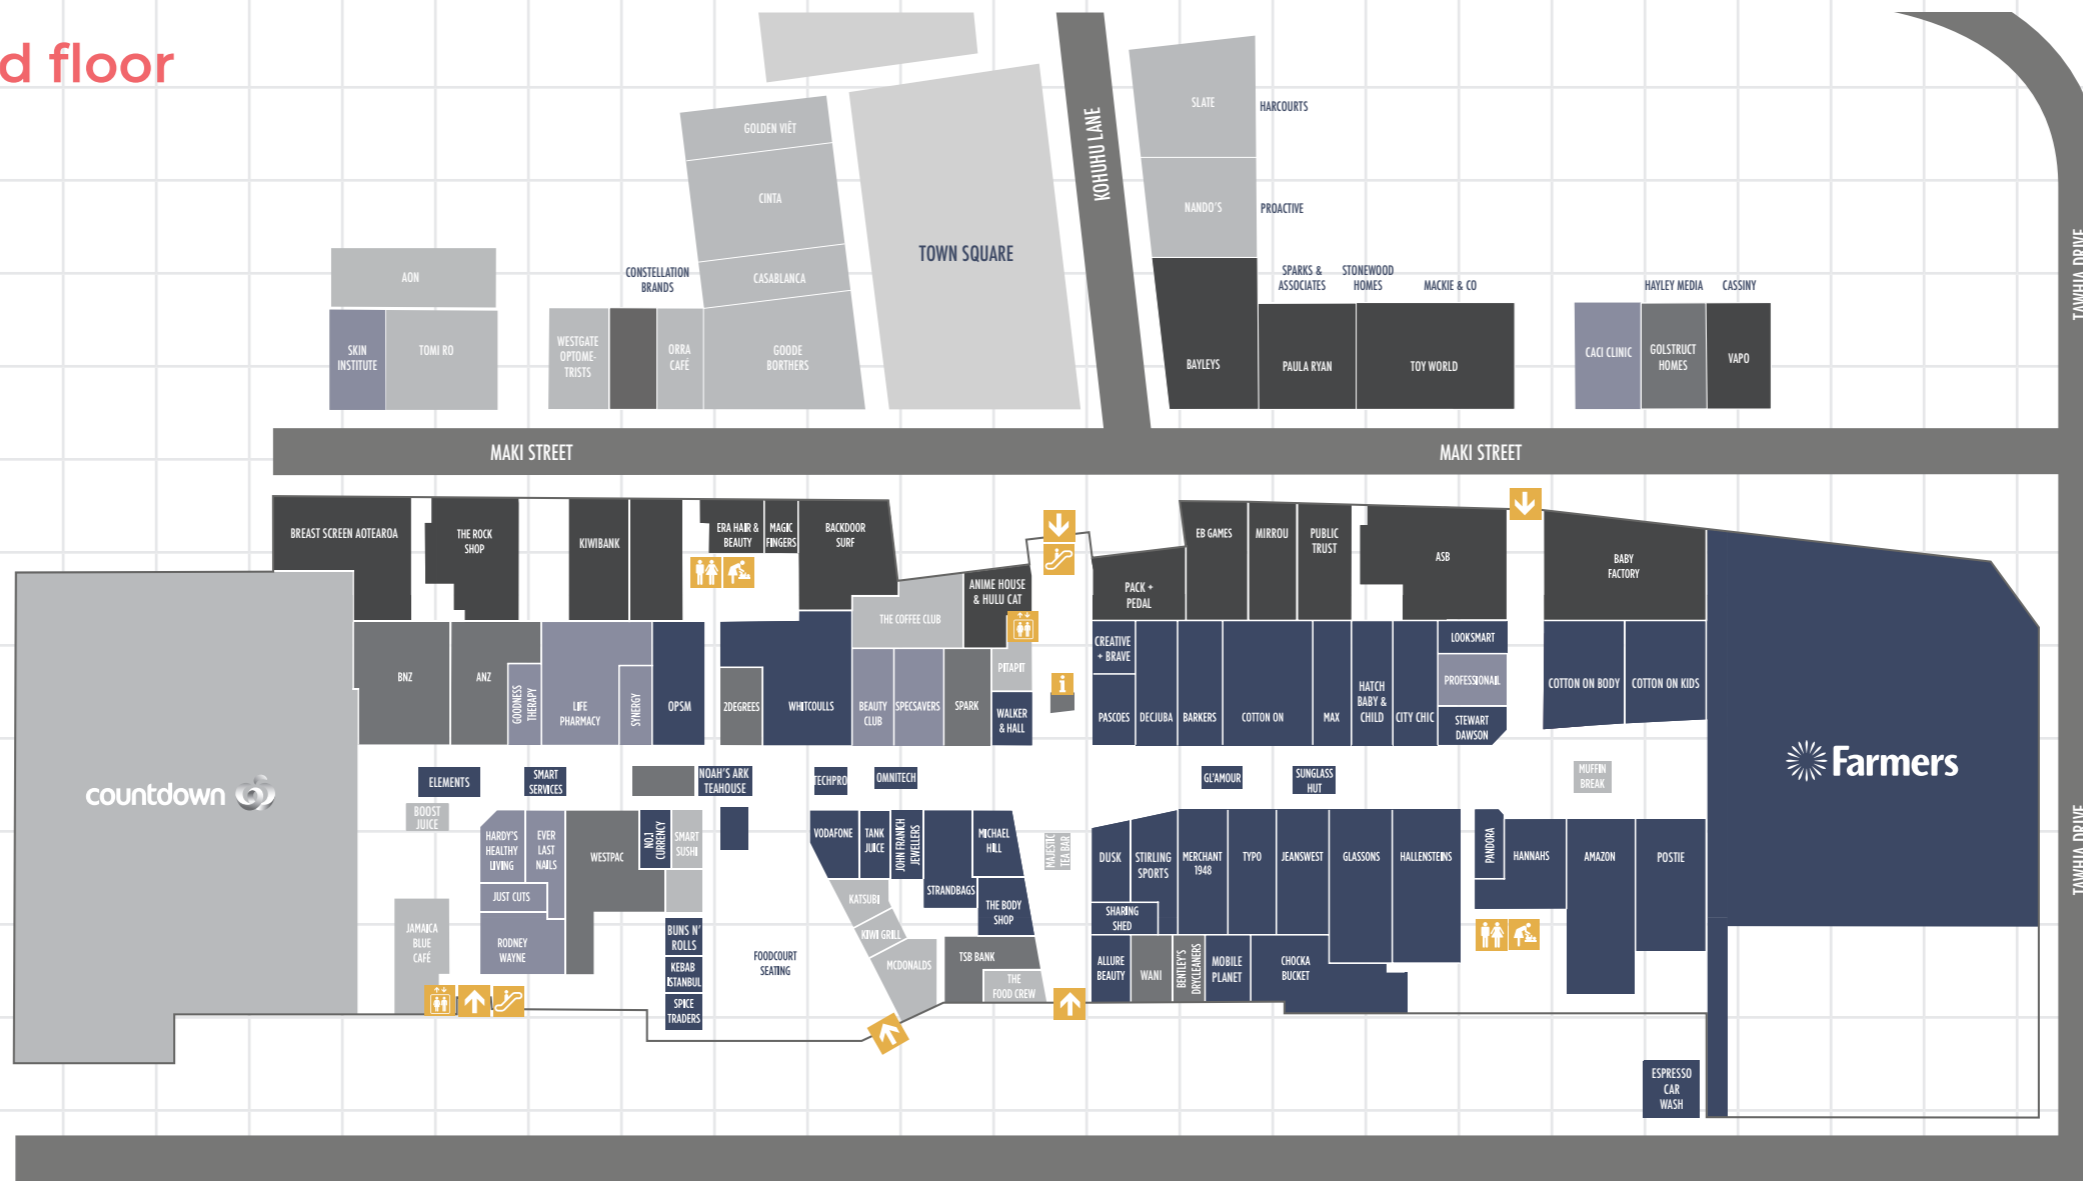

CENTRE
DIRECTORY

1 2 3 4 5 6 7 8 9 10 11 12 13 14 15 16 17 18 19 20 21 22 23 24 25 26 27 28 29

Ground floor

- Rooftop Carpark
- Level 1 Office Tenants
- Maki Street Retailers
- Services
- Food
- Shopping
- Hair & Beauty